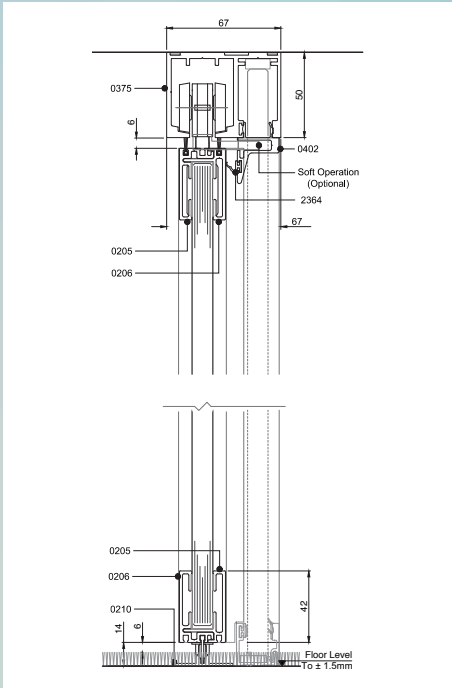

## Acoustics

- Seal: Rw24dB – 10mm Kinetic door in 12.8mm acoustic laminated screen
- Aero: Rw33dB – 10mm Kinetic door in 12.8mm acoustic laminated screen
- Align: Rw36dB – 12mm Kinetic door in 12.8mm acoustic laminated screen

## Deflection

- Can accommodate up to  $\pm 25\text{mm}$  deflection

Section through single glazed Kinetic Align sliding door no deflection

Horizontal section showing Kinetic Align single glazed sliding door no deflection Part M compliant clear opening

## Product overview

System type	Sliding doors, single glazed
Head detail	Standard aluminium sliding door head channel incorporating single glazed screen 50mm x 67mm
Base detail	Standard 25mm aluminium base channel for fixed single glazed screen
Deflection head options	2-part deflection heads: ±25mm – 94mm deep aluminium channel
Glass panel thickness	10mm, 12mm or 12.8mm thick glass available as standard, subject to panel width, height and acoustic rating
Maximum door width	1100mm wide – Kinetic Lite, 1050mm – Kinetic Seal, 1200mm – Kinetic Aero and Kinetic Align
Locking options	Kinetic Seal – hook lock – Kinetic Aero – internal hook lock in leading stile of door, Kinetic Align – Optima lock housing with internal hook lock
Glass to glass joint options	Nebula™, aluminium, ghost and taped dry joints available for fixed single glazed screen
Acoustic rating	Rw24dB – Kinetic Seal, 10mm door in 12.8mm acoustic laminated screen Rw33dB – Kinetic Aero, 10mm door in 12.8mm acoustic laminated screen Rw36dB – Kinetic Align, 12mm door in 12.8mm acoustic laminated screen