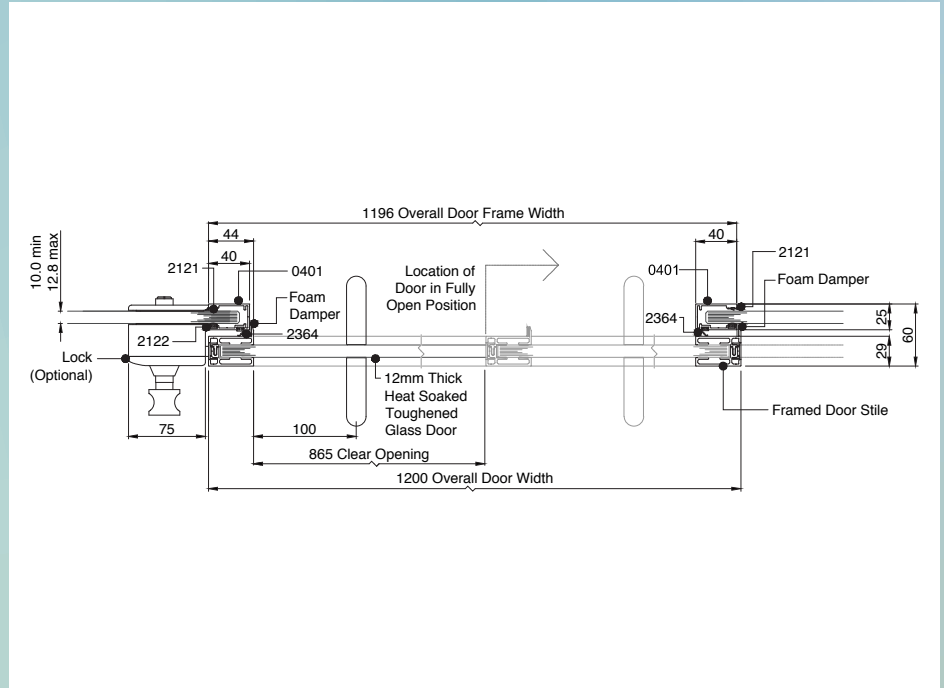

## Deflection

- Can accommodate up to  $\pm 25\text{mm}$  deflection

Section through single glazed Kinetic Align sliding door no deflection

Horizontal section showing Kinetic Align single glazed sliding door no deflection Part M compliant clear opening