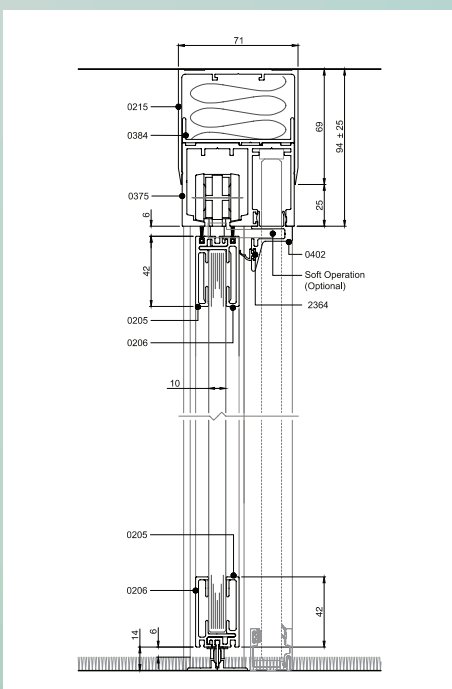

## Deflection

- Can accommodate up to  $\pm 25\text{mm}$  deflection

Section through single glazed Kinetic Align sliding door no deflection

Horizontal section showing Kinetic Align single glazed sliding door no deflection Part M compliant clear opening

Section through single glazed Kinetic Aero sliding door  $\pm 25\text{mm}$  deflection

Horizontal section showing Kinetic Aero single glazed sliding door with deflection Part M compliant clear opening

## Product overview

System type	Sliding doors, single glazed
Head detail	Standard aluminium sliding door head channel incorporating single glazed screen 50mm x 67mm
Base detail	Standard 25mm aluminium base channel for fixed single glazed screen
Deflection head options	2-part deflection heads: ±25mm – 94mm deep aluminium channel
Glass panel thickness	10mm, 12mm or 12.8mm thick glass available as standard, subject to panel width, height and acoustic rating
Maximum door width	1100mm wide – Kinetic Lite, 1050mm – Kinetic Seal, 1200mm – Kinetic Aero and Kinetic Align
Locking options	Kinetic Seal – hook lock – Kinetic Aero – internal hook lock in leading stile of door, Kinetic Align – Optima lock housing with internal hook lock
Glass to glass joint options	Nebula™, aluminium, ghost and taped dry joints available for fixed single glazed screen
Acoustic rating	Rw24dB – Kinetic Seal, 10mm door in 12.8mm acoustic laminated screen Rw33dB – Kinetic Aero, 10mm door in 12.8mm acoustic laminated screen Rw36dB – Kinetic Align, 12mm door in 12.8mm acoustic laminated screen