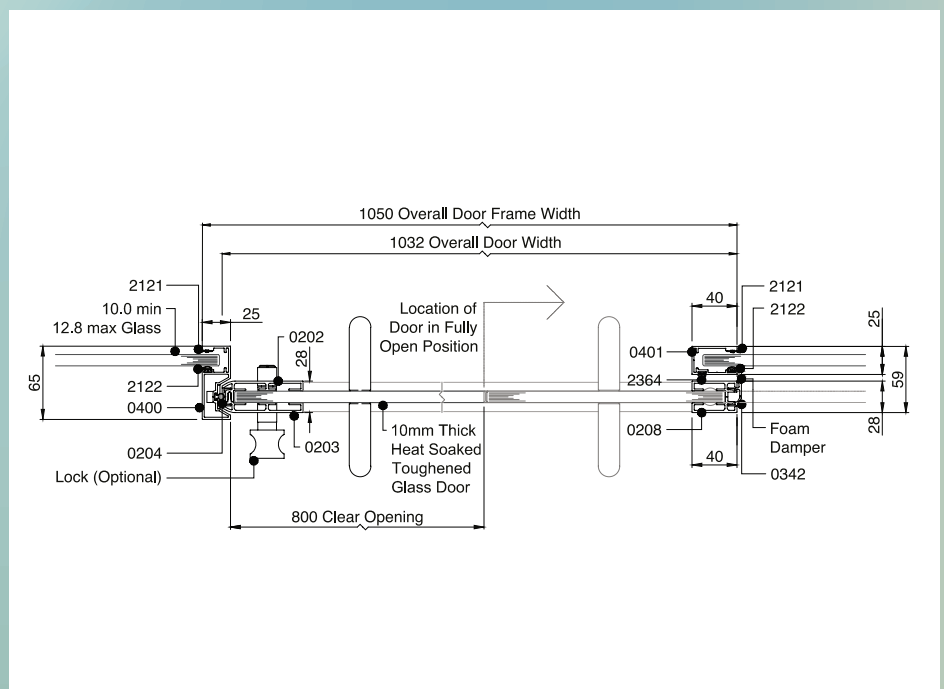

Horizontal section showing Kinetic Aero single glazed sliding door with deflection Part M compliant clear opening